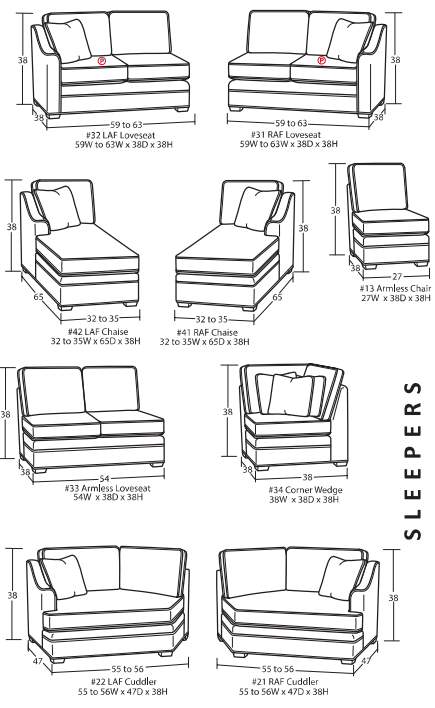

Designing a room full of furniture has never been so easy.
37 pieces to choose from – endless possibilities!

SOFAS & LOVESEATS

SECTIONAL PIECES

SLEEPERS

CHAIRS & OTTOMANS

- Width varies depending on arm style. See price list for specific dimensions.
- Arm height for all pieces is 25".

- Ⓟ - Indicates that this piece is available with a power motion recliner on the seat next to the arm.
- Sofa & Loveseat have two recliners, one next to each arm. All others have one.
- To order this piece with the power option simply add a P to the end of the style number.
- All styles with power must have semi-attached backs. No loose backs.
- Power pieces require a 3" wall clearance.
- Note: Not all pieces are available with power option.