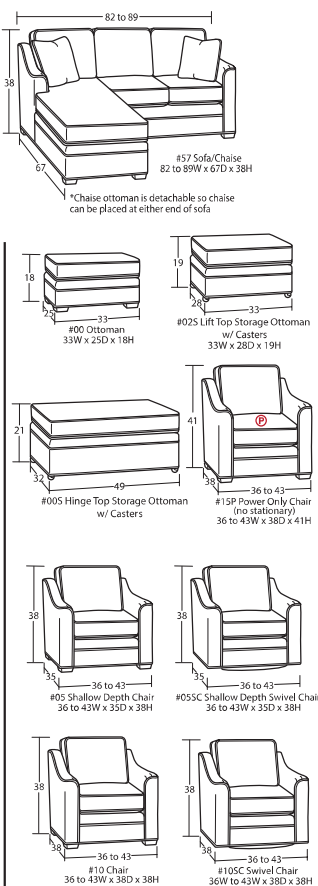

Designing a room full of furniture has never been so easy.
37 pieces to choose from – endless possibilities!

SOFAS & LOVESEATS

SECTIONAL PIECES

SLEEPERS

CHAIRS & OTTOMANS

- Width varies depending on arm style. See price list for specific dimensions.
- Arm height for all pieces is 25".

- Ⓟ - Indicates that this piece is available with a power motion recliner on the seat next to the arm.
- Sofa & Loveseat have two recliners, one next to each arm. All others have one.
- To order this piece with the power option simply add a P to the end of the style number.
- All styles with power must have semi-attached backs. No loose backs.
- Power pieces require a 3" wall clearance.
- Note: Not all pieces are available with power option.