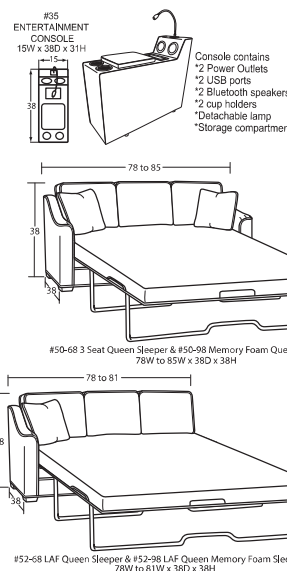

Designing a room full of furniture has never been so easy.
37 pieces to choose from – endless possibilities!

SOFAS & LOVESEATS

SECTIONAL PIECES

SLEEPERS

CHAIRS & OTTOMANS

- Width varies depending on arm style. See price list for specific dimensions.
- Arm height for all pieces is 25".

- Ⓟ - Indicates that this piece is available with a power motion recliner on the seat next to the arm.
- Sofa & Loveseat have two recliners, one next to each arm. All others have one.
- To order this piece with the power option simply add a P to the end of the style number.
- All styles with power must have semi-attached backs. No loose backs.
- Power pieces require a 3" wall clearance.
- Note: Not all pieces are available with power option.