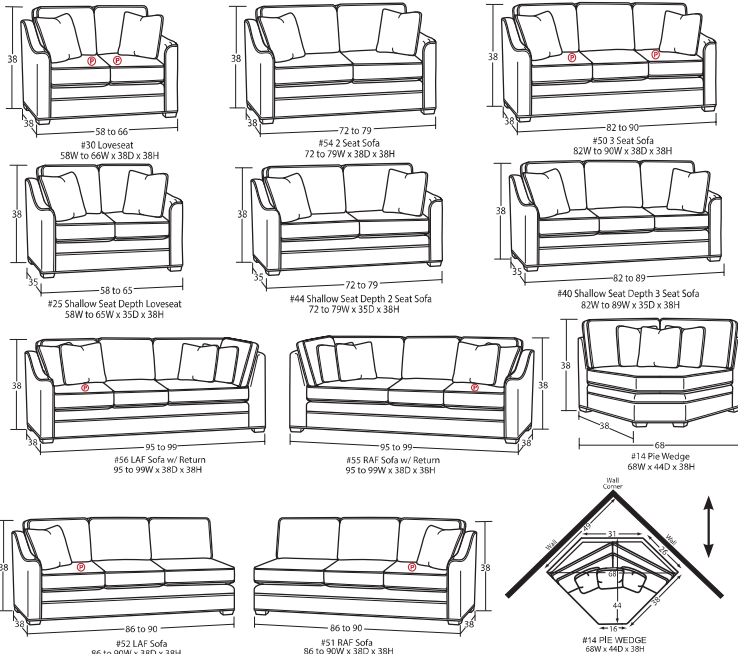

Designing a room full of furniture has never been so easy.
37 pieces to choose from – endless possibilities!

SOFAS & LOVESEATS

SECTIONAL PIECES

SLEEPERS

CHAIRS & OTTOMANS

- Width varies depending on arm style. See price list for specific dimensions.
- Arm height for all pieces is 25".

- Ⓟ - Indicates that this piece is available with a power motion recliner on the seat next to the arm.
- Sofa & Loveseat have two recliners, one next to each arm. All others have one.
- To order this piece with the power option simply add a P to the end of the style number.
- All styles with power must have semi-attached backs. No loose backs.
- Power pieces require a 3" wall clearance.
- Note: Not all pieces are available with power option.