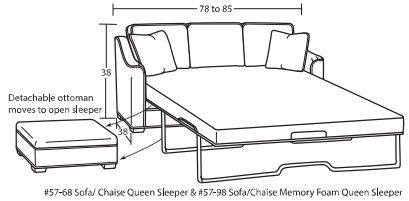

Designing a room full of furniture has never been so easy.
37 pieces to choose from – endless possibilities!

SOFAS & LOVESEATS

SECTIONAL PIECES

SLEEPERS

CHAIRS & OTTOMANS

- Width varies depending on arm style. See price list for specific dimensions.
- Arm height for all pieces is 25".

- Ⓟ - Indicates that this piece is available with a power motion recliner on the seat next to the arm.
- Sofa & Loveseat have two recliners, one next to each arm. All others have one.
- To order this piece with the power option simply add a P to the end of the style number.
- All styles with power must have semi-attached backs. No loose backs.
- Power pieces require a 3" wall clearance.
- Note: Not all pieces are available with power option.